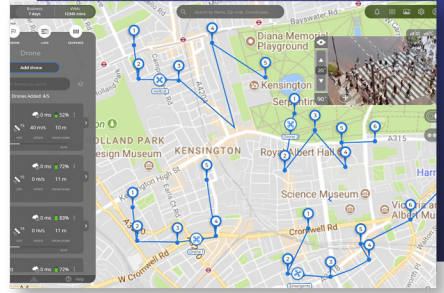

### Autonomous Aerial Surveillance

Set predetermined flight paths for your drones to fly whenever and wherever you want.

### Culprit Extraction

Keep your team safer by sending drones in first to flush out culprits.

## Pilot From Anywhere

Fly up to 4 drones per pilot at once from anywhere with cellular or WiFi signal.

Plus, easily review past flight paths, data, and captured videos & photos in your Logs.

## Create Autonomous Flight Paths

Set flight paths on a map using GPS pinpoints to send your drones into action all on their own using the Mission Manager, and set Geofence perimeters to restrict flight paths to certain areas.