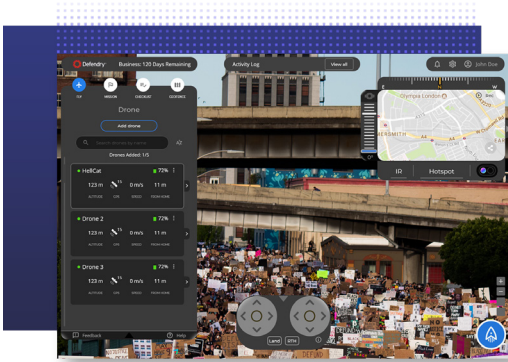

Fly Drone Missions From Anywhere

- ✓ **Pilot multiple drones remotely** in multiple places at once*
- ✓ **Optimize efficiency** by centralizing a remote piloting team in one location (rather than training and deploying lots of on-premise pilots)
- ✓ **Use the Precision Aerial Dispenser** anywhere with cellular or WiFi service (*COMING SOON*)
- ✓ **Set flight paths** and let the AI-pilot fly them for you!
- ✓ **Capture video evidence** of crime, and automatically store it in the cloud

*Use only in compliance with federal, state, and local requirements.

Remote Aerial Enforcement

Safely confront, deter, & record video evidence of crime from anywhere.

Autonomous Aerial Surveillance

Set predetermined flight paths for your drones to fly whenever and wherever you want.

Culprit Extraction

Keep your team safer by sending drones in first to flush out culprits.