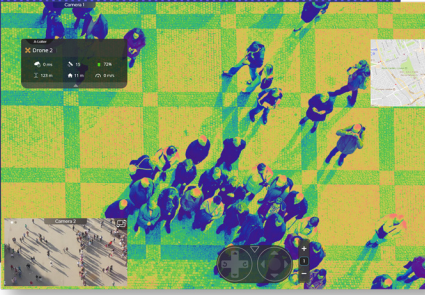

Payload Control Possibilities

Control your drone's IR cameras, precision-aim a spotlight, and/or talk through a loudspeaker.*

*Drone accessories sold separately.

Video Live Streaming

See what's happening on scene from above and control the camera gimbal and zoom to capture videos and photos.

Plus, share access to live video streams with anyone, anywhere.

Video Archive Storage

Store up to 4,000 minutes of video (&/or the equivalent amount of photos) per month in a secure, searchable cloud storage portal.

Equip Your Team

With the Defendry Aerial Platform

defendry.com