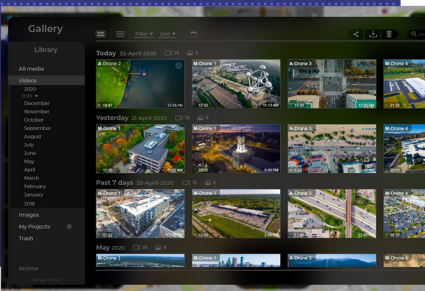

## Video Live Streaming

See what's happening on scene from above and control the camera gimbal and zoom to capture videos and photos.

Plus, share access to live video streams with anyone, anywhere.