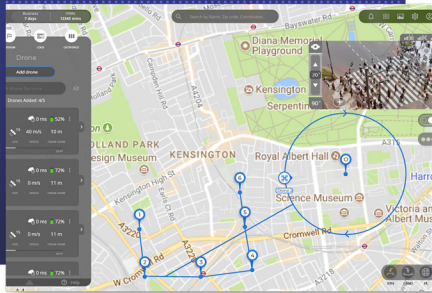

Pilot From Anywhere

Fly up to 4 drones per pilot at once from anywhere with cellular or WiFi signal.

Plus, easily review past flight paths, data, and captured videos & photos in your Logs.

Create Autonomous Flight Paths

Set flight paths on a map using GPS pinpoints to send your drones into action all on their own using the Mission Manager, and set Geofence perimeters to restrict flight paths to certain areas.

Plus, take over with manual piloting at any time.

Dispense Deterrent Munitions Remotely (COMING SOON)

Remotely dispense crime deterrent munitions exactly where you need them with your Precision Aerial Dispenser from anywhere.

DRONE COMPATIBILITY

- DJI Matrice 200 V2
- DJI Matrice 210 V2 Series
- DJI Matrice 300 RTK
- DJI Matrice 600/600 Pro
- DJI Mavic Air*
- DJI Mavic Pro*
- DJI Mavic 2 Enterprise Series*
- DJI Mavic 2 Series*
- DJI Inspire Series*
- DJI Matrice 100*
- Custom Drones