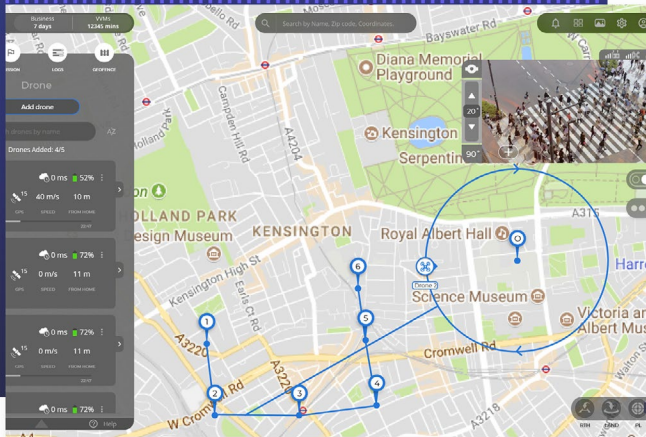

Dispense Deterrent Munitions Remotely (COMING SOON)

Remotely dispense crime deterrent munitions exactly where you need them with your Precision Aerial Dispenser from anywhere.