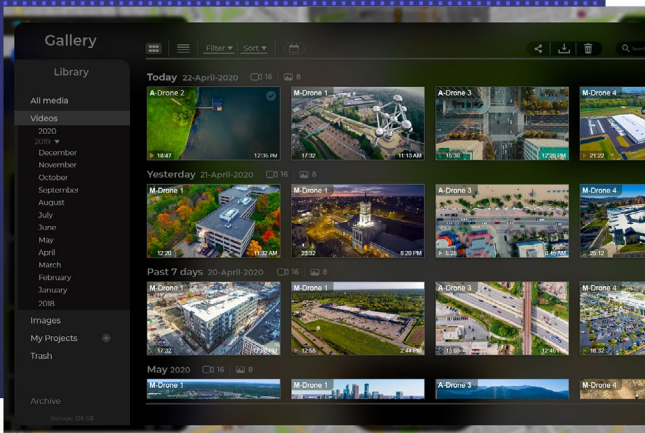

Video Archive Storage

Store up to 4,000 minutes of video (&/or the equivalent amount of photos) per month in a secure, searchable cloud storage portal.

Equip Your Team

With the Defendry Aerial Platform

defendry.com