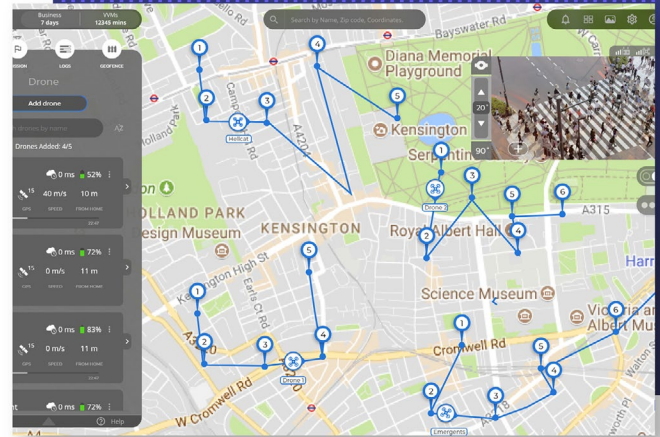

Remote Drone Piloting

Fly Drone Missions From Anywhere

- ✔ **Pilot multiple drones remotely** in multiple places at once
- ✔ **Optimize efficiency** by centralizing a remote piloting team in one location (rather than training and deploying lots of on-premise pilots)
- ✔ **Use the Precision Aerial Dispenser** anywhere with cellular or WiFi service (*COMING SOON*)
- ✔ **Set flight paths** and let the AI-pilot fly them for you!
- ✔ **Capture video evidence** of crime, and automatically store it in the cloud

**Use only in compliance with federal, state, and local requirements.*

Remote Aerial Enforcement

Safely confront, deter, & record video evidence of crime from anywhere.

Autonomous Aerial Surveillance

Set predetermined flight paths for your drones to fly whenever you want.

Culprit Extraction

Keep your team safer by sending drones in first to flush out culprits.

Pilot From Anywhere

Fly up to 4 drones per pilot at once from anywhere with cellular or WiFi signal.

Plus, easily review past flight paths, data, and captured videos & photos in your Logs.

Create Autonomous Flight Paths

Set flight paths on a map using GPS pinpoints to send your drones into action all on their own using the Mission Manager, and set Geofence perimeters to restrict flight paths to certain areas.