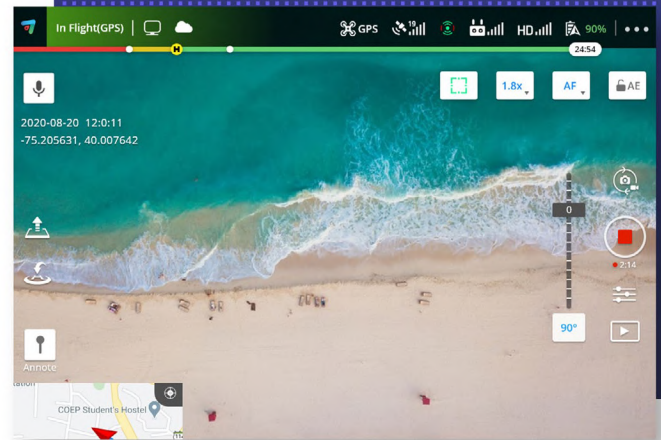

Video Live Streaming

See what's happening on scene from above and control the camera gimbal and zoom to capture videos and photos.

Plus, share access to live video streams with anyone, anywhere.

Video Archive Storage